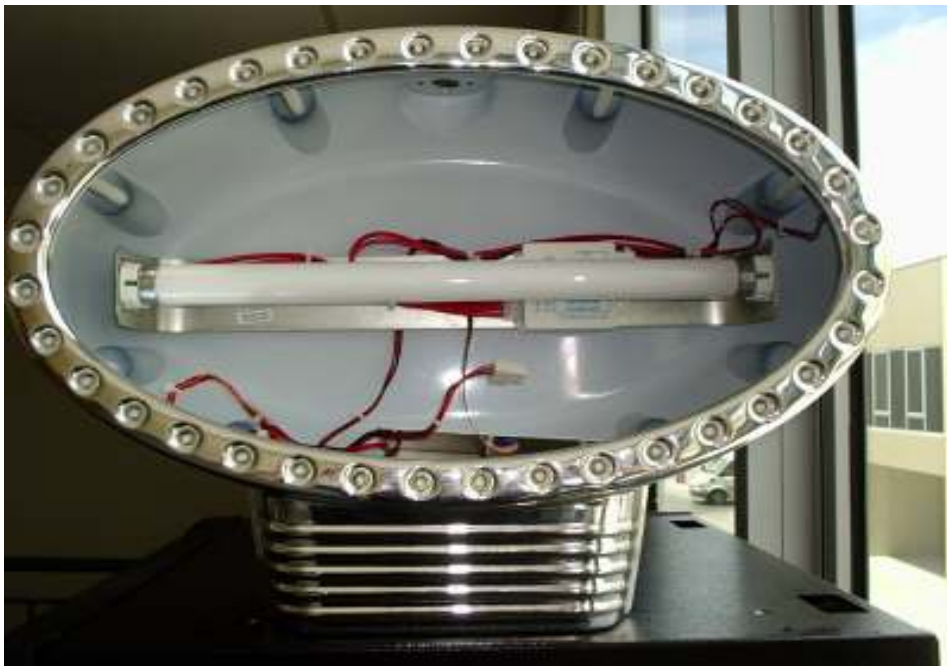

CASINO & GAMING PRODUCTS

AO LED edge lit end of bank signage solutions

LCD monitor upgrade solutions - ARIS MK5, MVP & MV6

ARISTOCRAT TOPPERS

IGT TOPPERS

Stargames Toppers