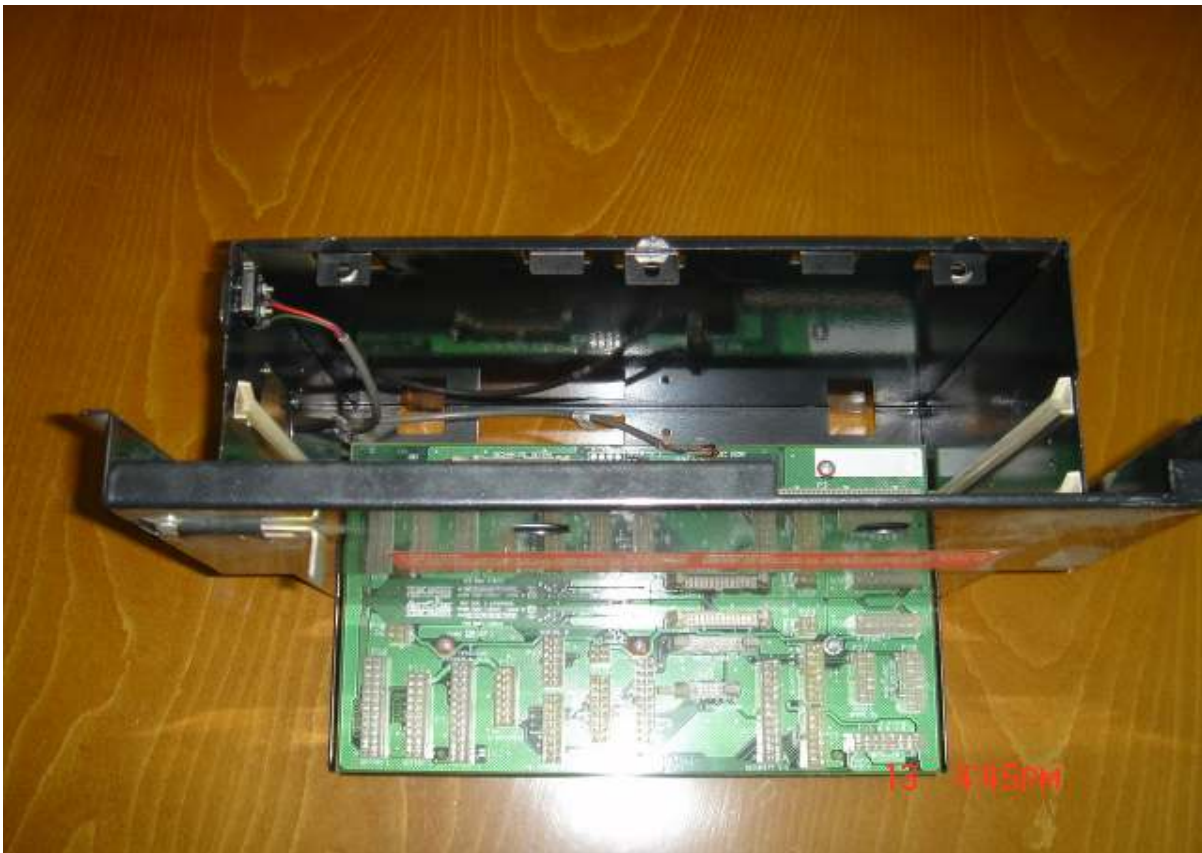

SPARE PARTS FOR GAMING/SLOT MACHINES

SENTINEL NI CARD

WBA JCM 11 SS BNA units

ARIS MK5 S1 19" LCD monitor upgrade kit

ARIS MVP/MV6 19" LCD monitor upgrade kit

ARIS MK4 main board

ARIS MK5 S1 main board

ARIS MVP-MV6 main logic cage & backplane

ARIS MVP-MV6 main power supply

IGT Game King main processor board